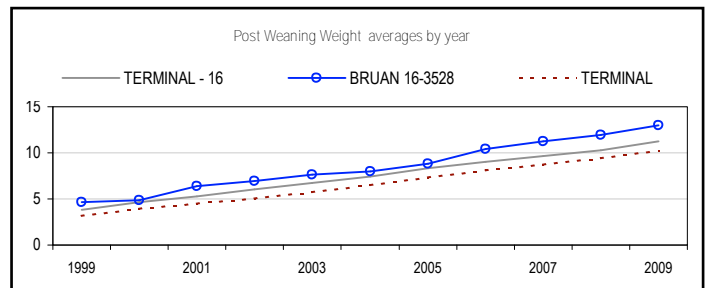

BRUAN POLL DORSETS

SALE

MONDAY 18TH OCTOBER
ON PROPERTY AT CONDAH 1.00PM
LUNCHEON AVAILABLE - INSPECTION FROM 11.00AM

"Commercially Focused Seedstock & Prime Lamb Producers"

**OFFERING 150 STRUCTUALLY
SOUND AND CORRECT
PERFORMANCE TESTED RAMS**

**Brucellosis Accredited
OJD vaccinates with 7 points**