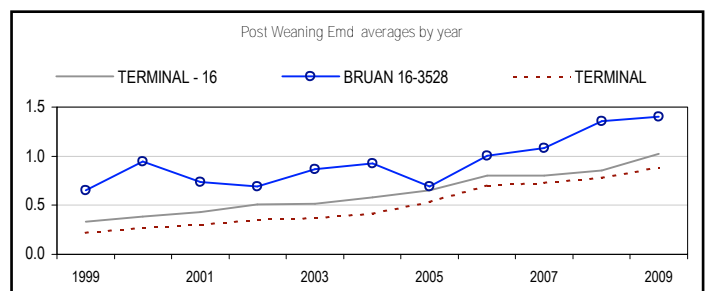

BRUAN POLL DORSETS

SALE

MONDAY 18TH OCTOBER
ON PROPERTY AT CONDAH 1.00PM
LUNCHEON AVAILABLE - INSPECTION FROM 11.00AM

"Commercially Focused Seedstock & Prime Lamb Producers"

**OFFERING 150 STRUCTUALLY
SOUND AND CORRECT
PERFORMANCE TESTED RAMS**

**Brucellosis Accredited
OJD vaccinates with 7 points**