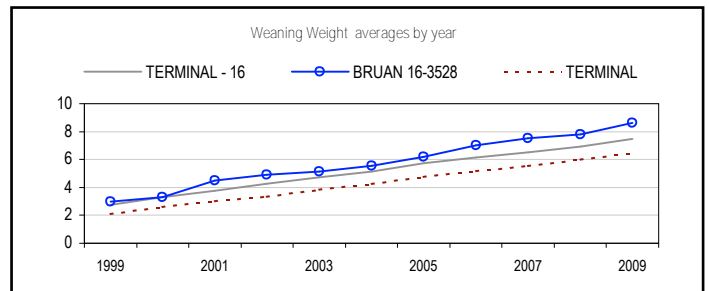

BRUAN POLL DORSETS

SALE

MONDAY 18TH OCTOBER
ON PROPERTY AT CONDAH 1.00PM
LUNCHEON AVAILABLE - INSPECTION FROM 11.00AM

"Commercially Focused Seedstock & Prime Lamb Producers"

**OFFERING 150 STRUCTUALLY
SOUND AND CORRECT
PERFORMANCE TESTED RAMS**

**Brucellosis Accredited
OJD vaccinates with 7 points**